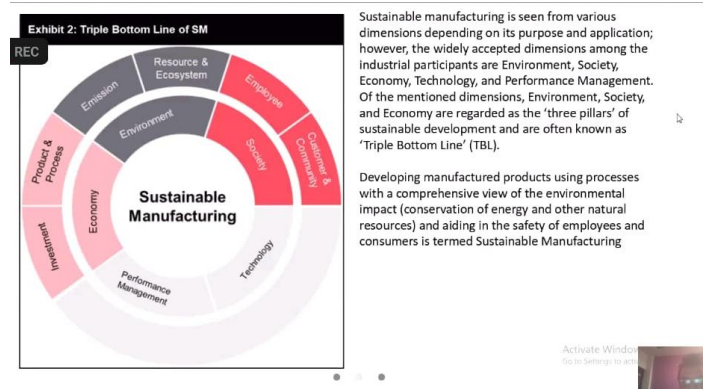

Photo Gallery