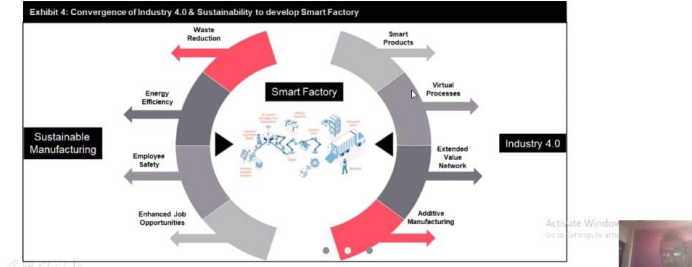

Photo Gallery